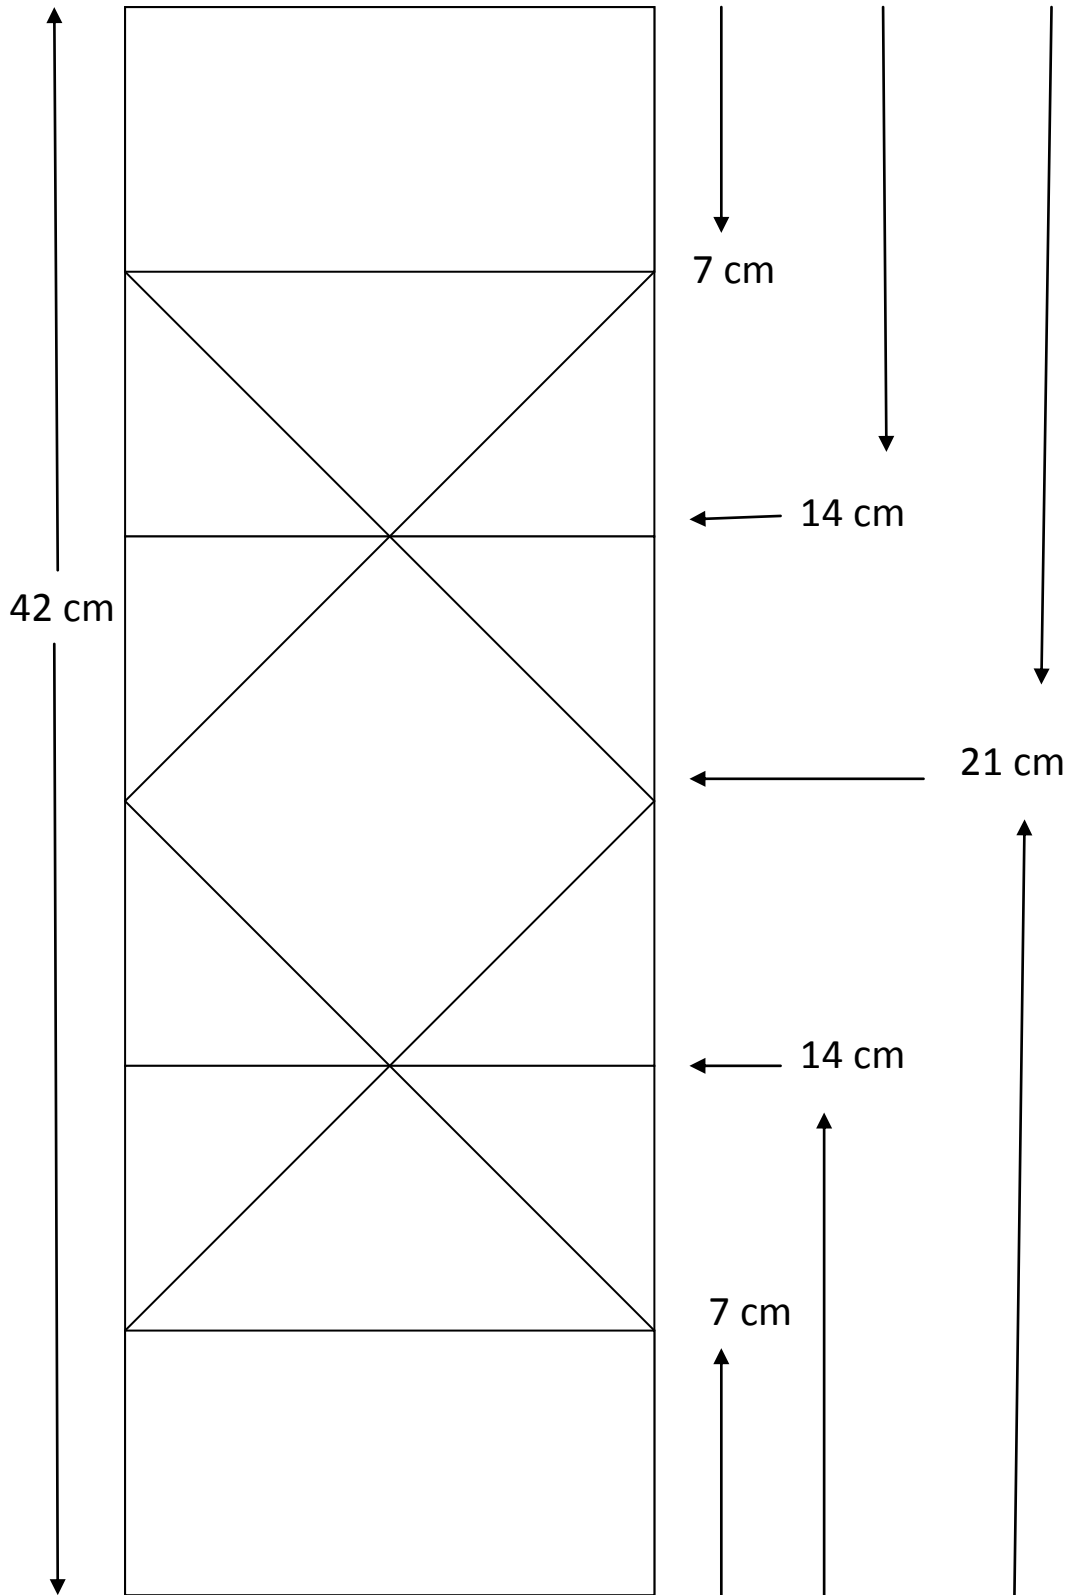

Central Diamond Card Folding Worksheet:

Requires A3 card cut vertically down the centre

Finished card approx. 14.5 /14.8 cm square.